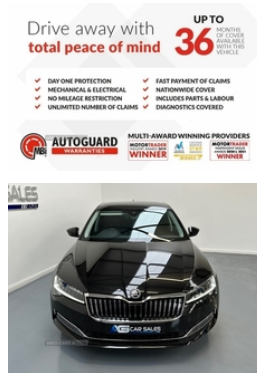

Skoda Superb 2.0 TDI CR SE L 5dr DSG | Jan 2021

£17,950

****6 MONTHS WARRANTY - FREE DELIVERY - FINANCE AVAILABLE****

2021 Skoda Superb 2.0 TDi SCR SEL DSG

- Finished in unmarked Magic Black
- One company owner from new
- Full Service History
- 88K warranted miles
- 18" alloy wheels
- Sat Nav
- Privacy glass
- Touch screen interface
- Stop/Start
- Black heated leather interior
- Electric memory seats
- Multi function steering wheel
- Auto lights
- Parking sensors
- Day time running lights
- Bluetooth phone technology
- USB and AUX port
- Air con
- Climate control
- Very economical

Call Andrew on 07754334336 / 00447754334336

Miles:	88000
Fuel Type:	Diesel
Transmission:	Semi-Automatic
Colour:	Black
Engine Size:	1968
Tax Band:	Petrol/Diesel (£190 p/a)
Body Style:	Saloon
Insurance group:	22E
Reg:	OE70NWX