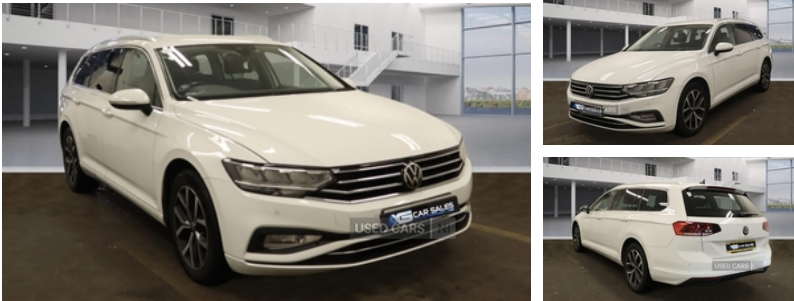

**Volkswagen Passat 2.0 TDI EVO SCR SEL 5dr  
DSG | Nov 2021**

**£17,250**

**\*\*£ 995 DEPOSIT - £ 89 PER WEEK\*\***

2021 Volkswagen Passat 2.0 TDi EVO SEL DSG

- Finished in unmarked Pure White
- One company owner from new
- Only 83K warranted miles
- Full Service History
- Automatic powered boot
- LED headlights
- Keyless entry
- Stop/Start
- 18" Alloy wheels
- Leather interior
- Multi function steering wheel
- Sat nav
- Heated seats
- Privacy glass
- Auto lights
- Parking sensors front and rear
- Day time running lights
- Bluetooth phone technology
- USB and AUX port
- Air con
- Climate control
- Very economical

Finance available at very competitive rates

<b>Miles:</b>	83000
<b>Fuel Type:</b>	Diesel
<b>Transmission:</b>	Semi-Automatic
<b>Colour:</b>	White
<b>Engine Size:</b>	1968
<b>Tax Band:</b>	Petrol/Diesel (£190 p/a)
<b>Body Style:</b>	Estate
<b>Insurance group:</b>	21E
<b>Reg:</b>	RO71POV